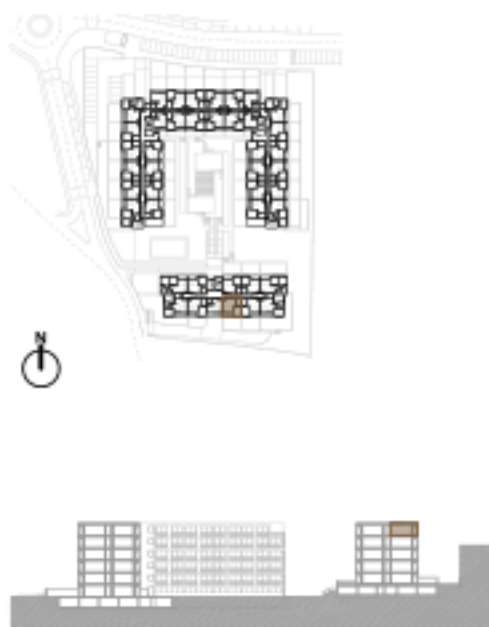

T1 + Varanda

T1 + Balcony

A= 52.00 m² + 4.50 m²

Legendas / Legends:

1. Sala-cozinha / living room - Kitchen
2. Banho / Bathroom
3. Quarto / Bedroom
4. Varanda / Balcony

B. 5.7

Piso 5 / 5th floor

T0 + Varanda