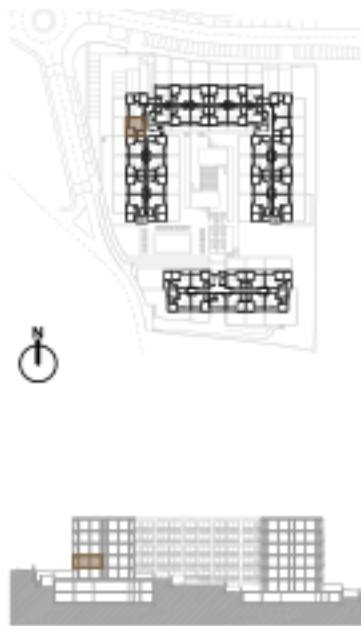

1. Sala-cozinha / living room - Kitchen
2. Banho / Bathroom
3. Quarto / Bedroom
4. Varanda / Balcony

A. 2.25

Piso 2 / 2nd floor

T1 + Varanda

T1 + Balcony

A= 52.00 m² + 4.50 m²

Legendas / Legends:

1. **Sala-cozinha / living room - Kitchen**
2. **Banho / Bathroom**
3. **Quarto / Bedroom**
4. **Varanda / Balcony**