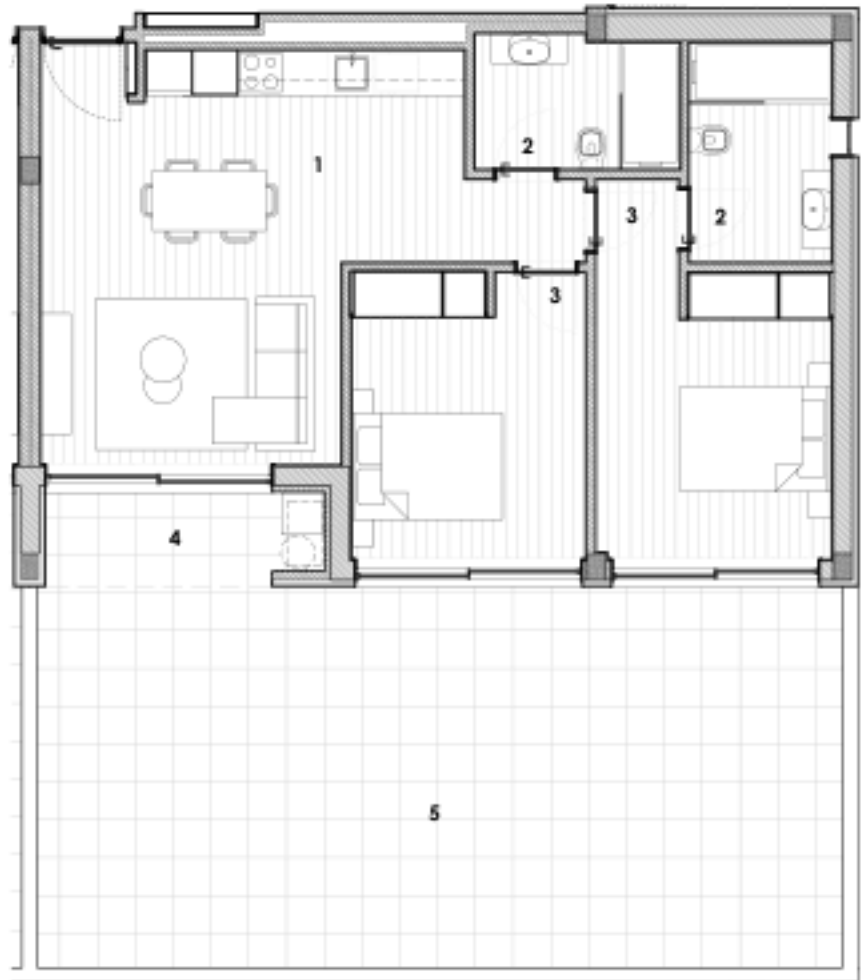

Legendas / Legends:

1. Sala-cozinha / living room - Kitchen
2. Banho / Bathroom
3. Quarto / Bedroom
4. Varanda / Balcony
5. Terraço / Terrace