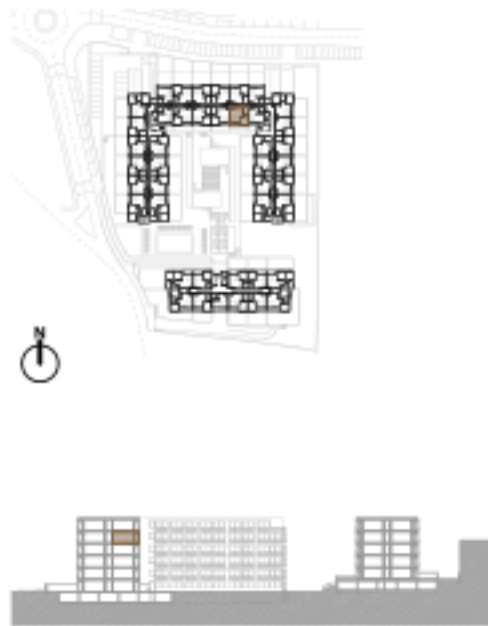

Legendas / Legends:

1. **Sala-cozinha / living room - Kitchen**
2. **Banho / Bathroom**
3. **Quarto / Bedroom**
4. **Varanda / Balcony**