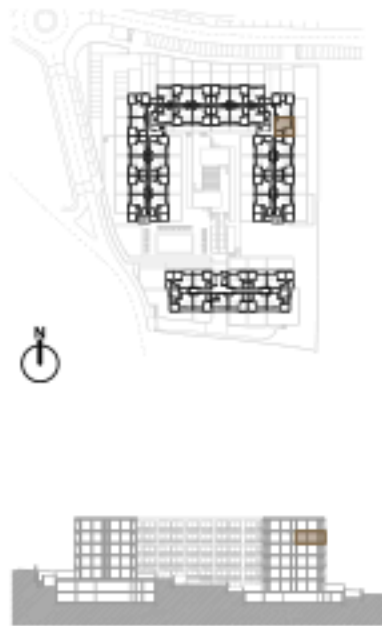

Legendas / Legends:

1. **Sala-cozinha / living room - Kitchen**
2. **Banho / Bathroom**
3. **Quarto / Bedroom**
4. **Varanda / Balcony**