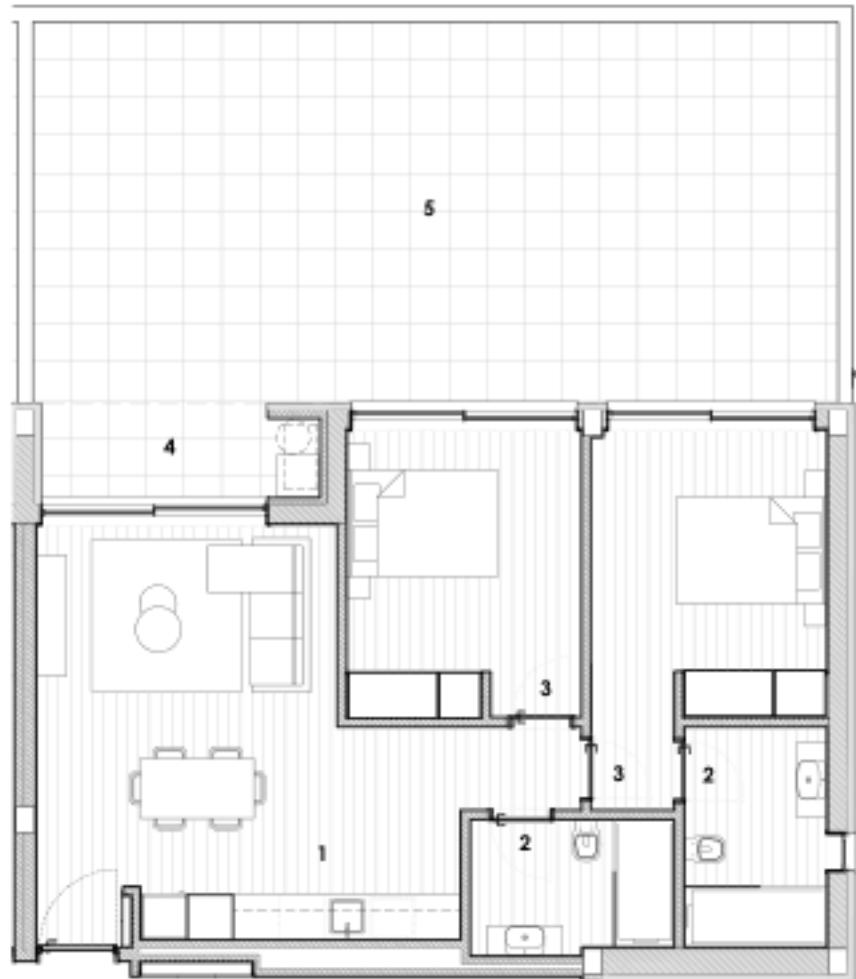

Legendas / Legends:

1. Sala-cozinha/ living room - Kitchen
2. Banho / Bathroom
3. Quarto / Bedroom
4. Varanda / Balcony
5. Terraço / Terrace