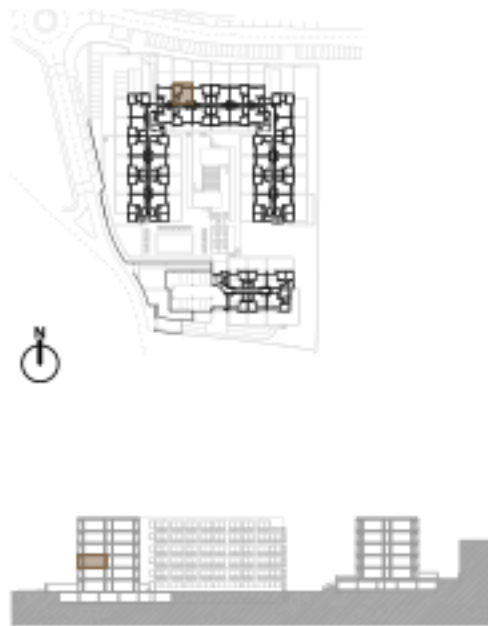

Legendas / Legends:

1. **Sala-cozinha** / *living room - Kitchen*
2. **Banho** / *Bathroom*
3. **Quarto** / *Bedroom*
4. **Varanda** / *Balcony*