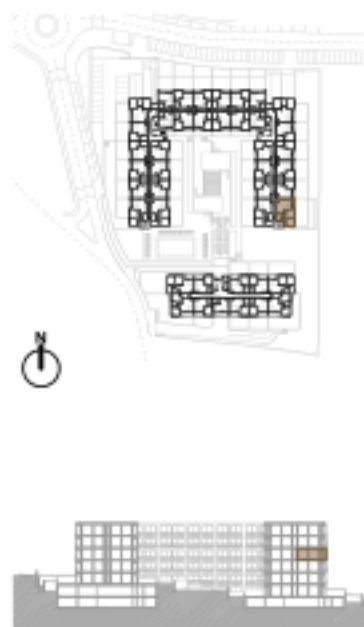

Legendas / Legends:

1. Sala-cozinha / living room - Kitchen
2. Banho / Bathroom
3. Quarto / Bedroom
4. Varanda / Balcony