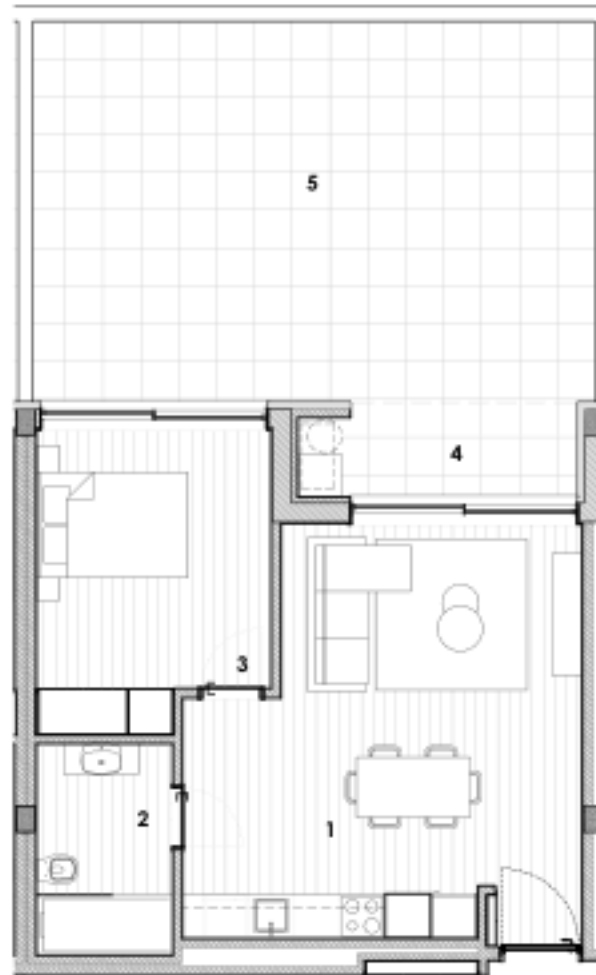

A. -1.2

Piso -1 / -1st floor

T1 + Varanda + Terraço
T1 + Balcony + Terrace
A= 52.00 m² + 4.50 m² + 37.00m²

Legendas / Legends:

1. **Sala-cozinha / living room - Kitchen**
2. **Banho / Bathroom**
3. **Quarto / Bedroom**
4. **Varanda / Balcony**
5. **Terraço / Terrace**

A. -1.3

Piso -1 / -1st floor

T1 + Varanda + Terraço
T1 + Balcony + Terrace
A= 52.00 m² + 4.50 m² + 37.00m²

Legendas / Legends:

1. Sala-cozinha / living room - Kitchen
2. Banho / Bathroom
3. Quarto / Bedroom
4. Varanda / Balcony
5. Terraço / Terrace