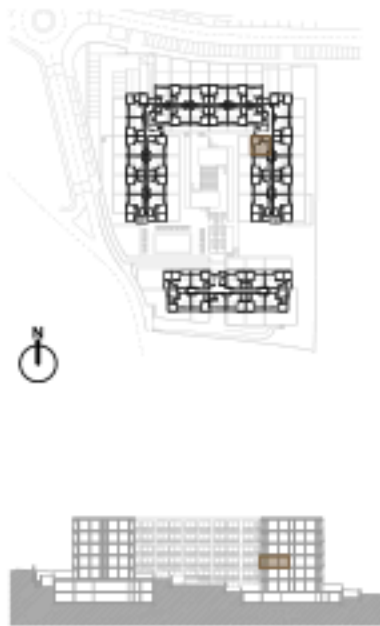

Legendas / Legends:

1. Sala-cozinha / living room - Kitchen
2. Banho / Bathroom
3. Quarto / Bedroom
4. Varanda / Balcony