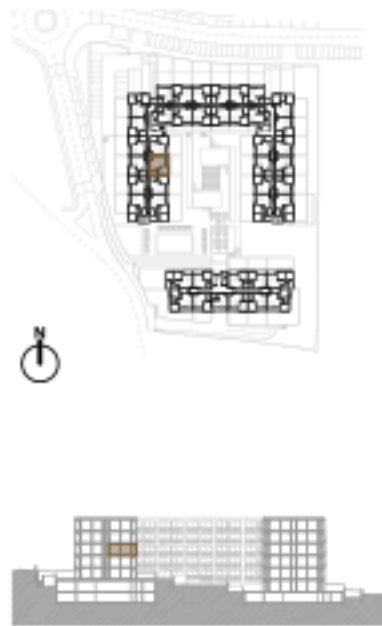

Legendas / Legends:

1. Sala-cozinha / living room - Kitchen
2. Banho / Bathroom
3. Quarto / Bedroom
4. Varanda / Balcony