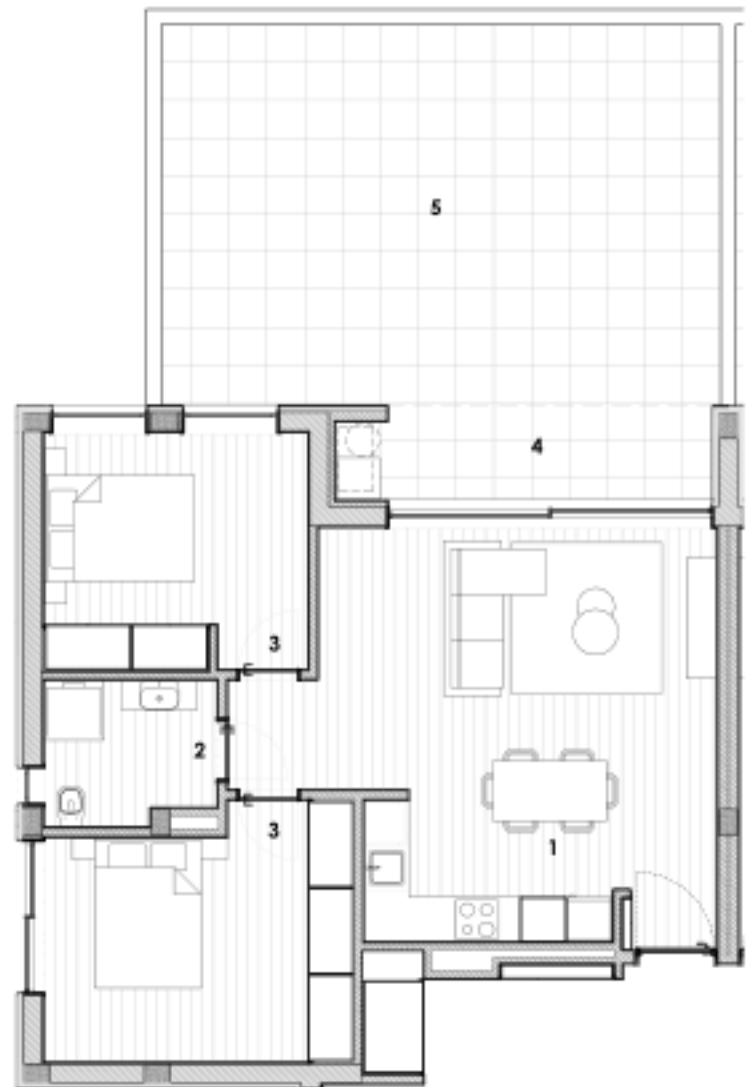

Legendas / Legends:

1. Sala-cozinha / living room - Kitchen
2. Banho / Bathroom
3. Quarto / Bedroom
4. Varanda / Balcony
5. Terraço / Terrace