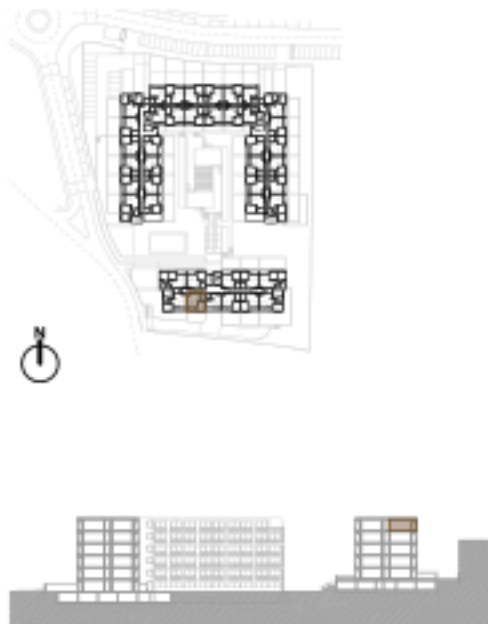

Legendas / Legends:

1. Sala-cozinha / living room - Kitchen
2. Banho / Bathroom
3. Quarto / Bedroom
4. Varanda / Balcony