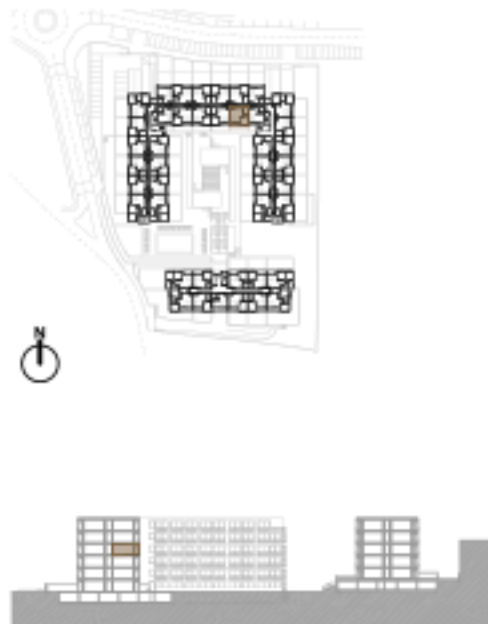

Legendas / Legends:

1. **Sala-cozinha / living room - Kitchen**
2. **Banho / Bathroom**
3. **Quarto / Bedroom**
4. **Varanda / Balcony**