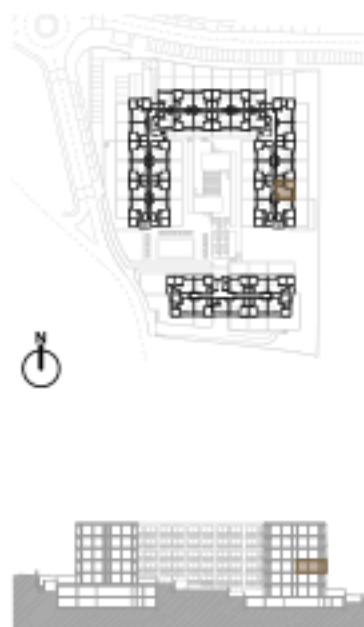

Legendas / Legends:

1. Sala-cozinha / living room - Kitchen
2. Banho / Bathroom
3. Quarto / Bedroom
4. Varanda / Balcony