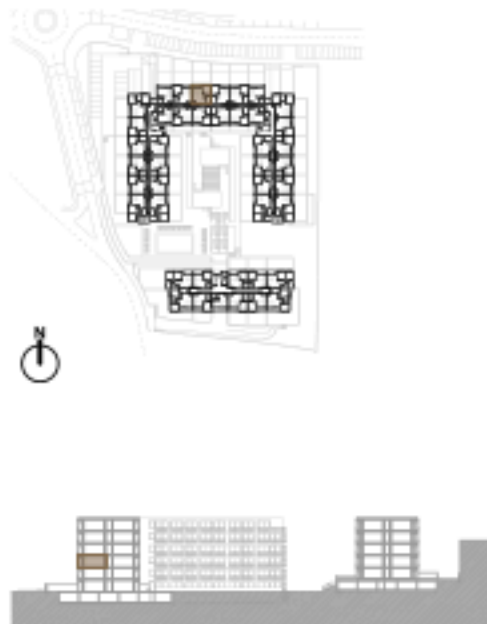

Legendas / Legends:

1. **Sala-cozinha / living room - Kitchen**
2. **Banho / Bathroom**
3. **Quarto / Bedroom**
4. **Varanda / Balcony**