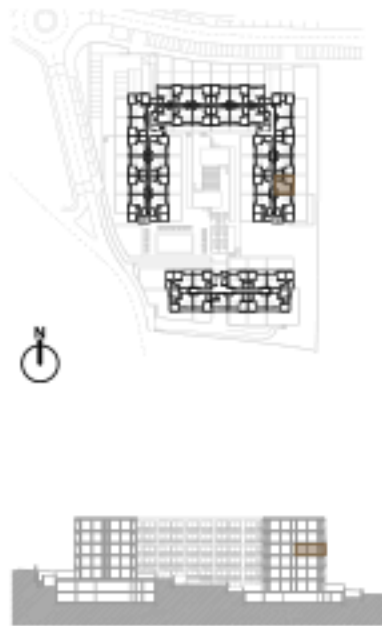

T1 + Varanda

T1 + Balcony

A= 52.00 m² + 4.50 m²

Legendas / Legends:

1. Sala-cozinha / living room - Kitchen
2. Banho / Bathroom
3. Quarto / Bedroom
4. Varanda / Balcony

A. 3.6

Piso 3 / 3rd floor

T2 + Varanda