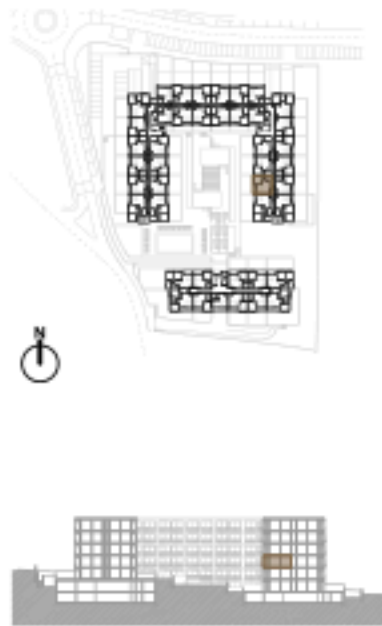

Legendas / Legends:

1. **Sala-cozinha / living room - Kitchen**
2. **Banho / Bathroom**
3. **Quarto / Bedroom**
4. **Varanda / Balcony**