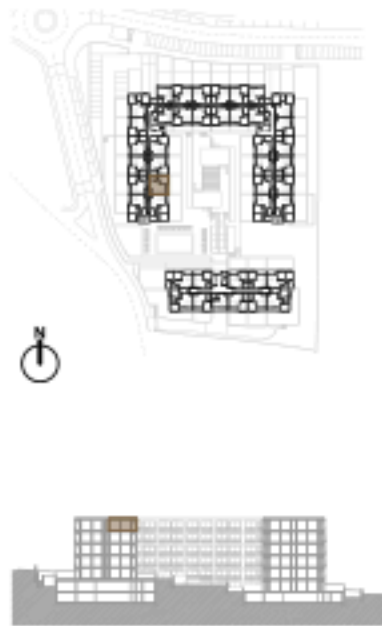

Legendas / Legends:

1. Sala-cozinha / living room - Kitchen
2. Banho / Bathroom
3. Quarto / Bedroom
4. Varanda / Balcony