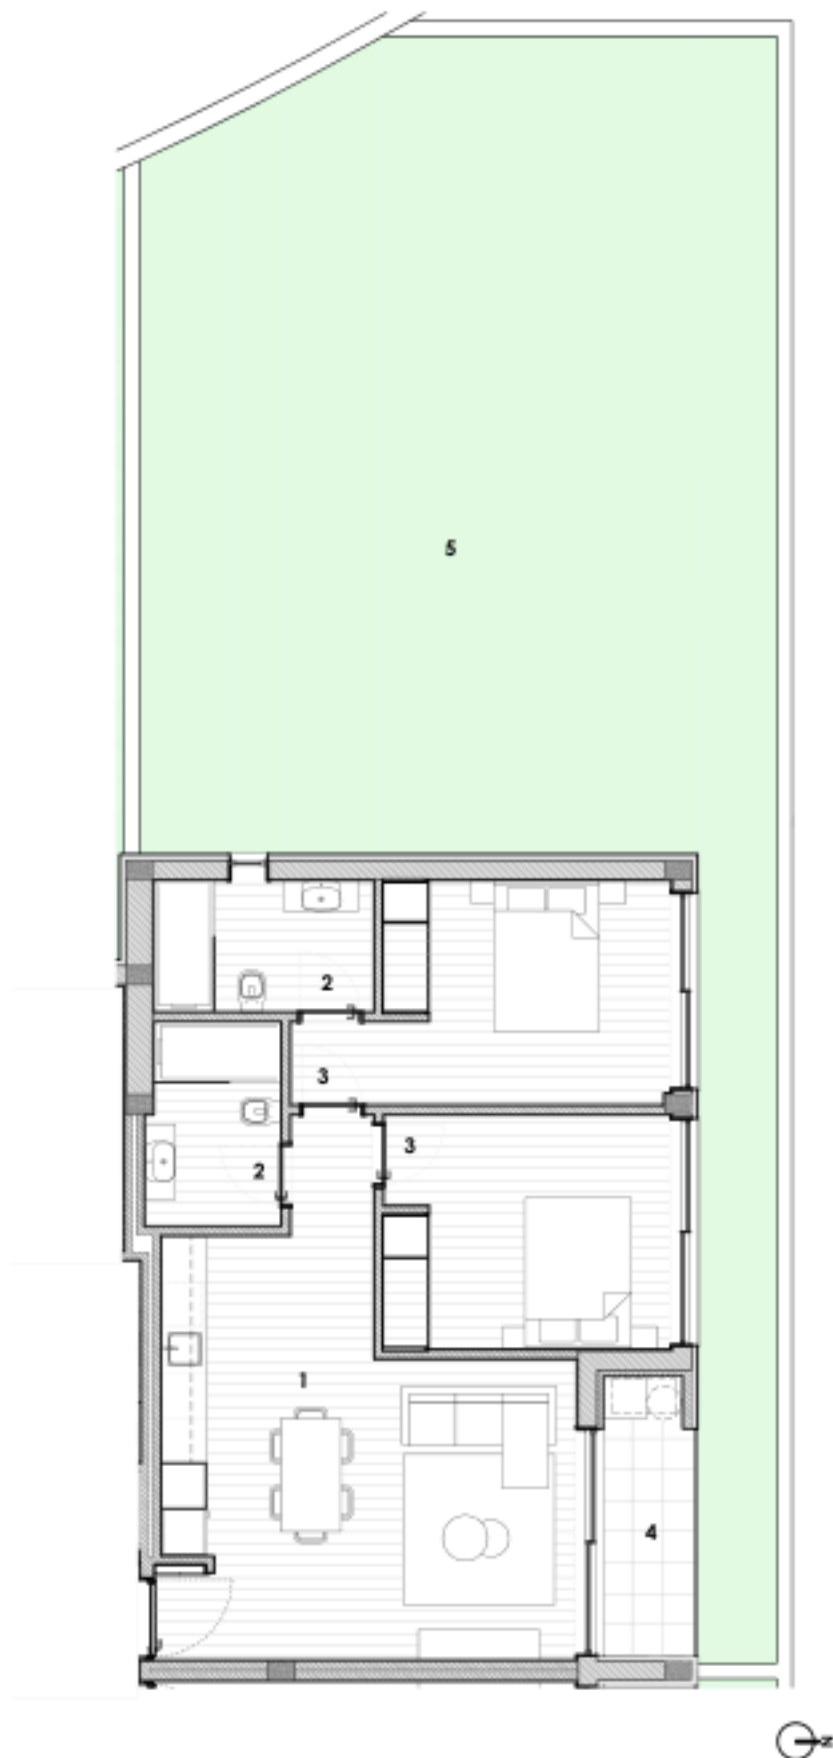

Legendas / Legends:

1. Sala-cozinha / living room - Kitchen
2. Banho / Bathroom
3. Quarto / Bedroom
4. Varanda / Balcony
5. Terraço / Terrace