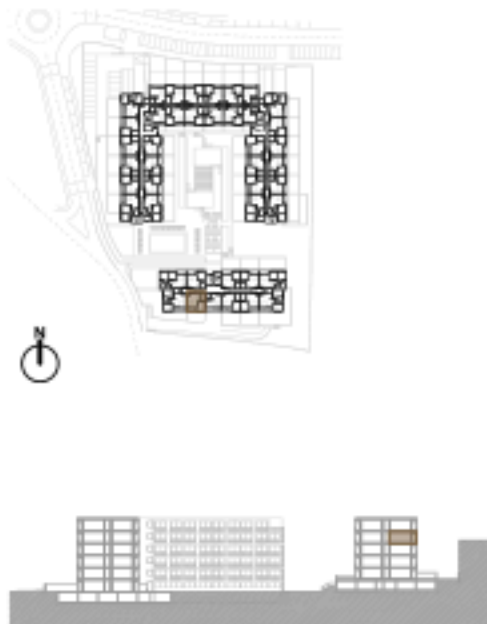

Legendas / Legends:

1. **Sala-cozinha** / *living room - Kitchen*
2. **Banho** / *Bathroom*
3. **Quarto** / *Bedroom*
4. **Varanda** / *Balcony*