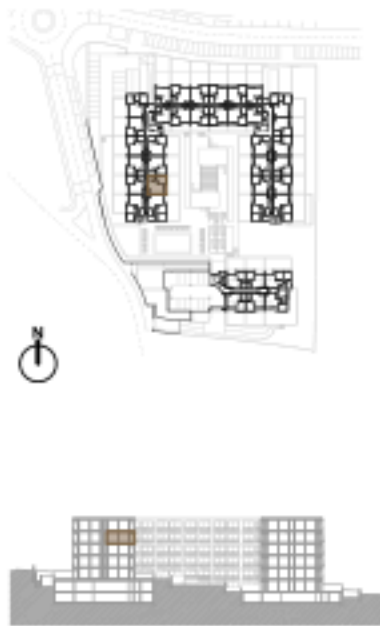

Legendas / Legends:

1. Sala-cozinha/ living room - Kitchen
2. Banho / Bathroom
3. Quarto / Bedroom
4. Varanda / Balcony