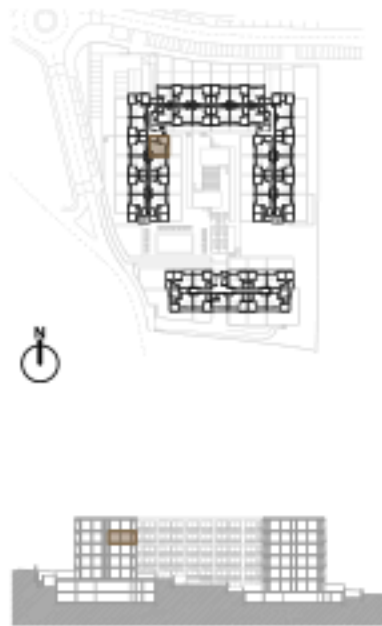

Legendas / Legends:

1. **Sala-cozinha / living room - Kitchen**
2. **Banho / Bathroom**
3. **Quarto / Bedroom**
4. **Varanda / Balcony**