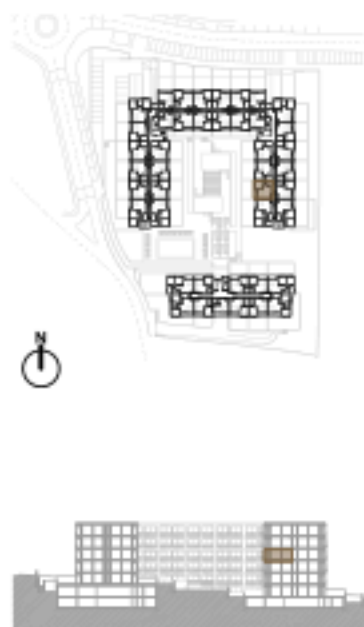

A= 75.00 m² + 4.50 m²

Legendas / Legends:

1. Sala-cozinha / living room - Kitchen
2. Banho / Bathroom
3. Quarto / Bedroom
4. Varanda / Balcony

A. 3.8

Piso 3 / 3rd floor

T1 + Varanda

T1 + Balcony

A= 52.00 m² + 4.50 m²