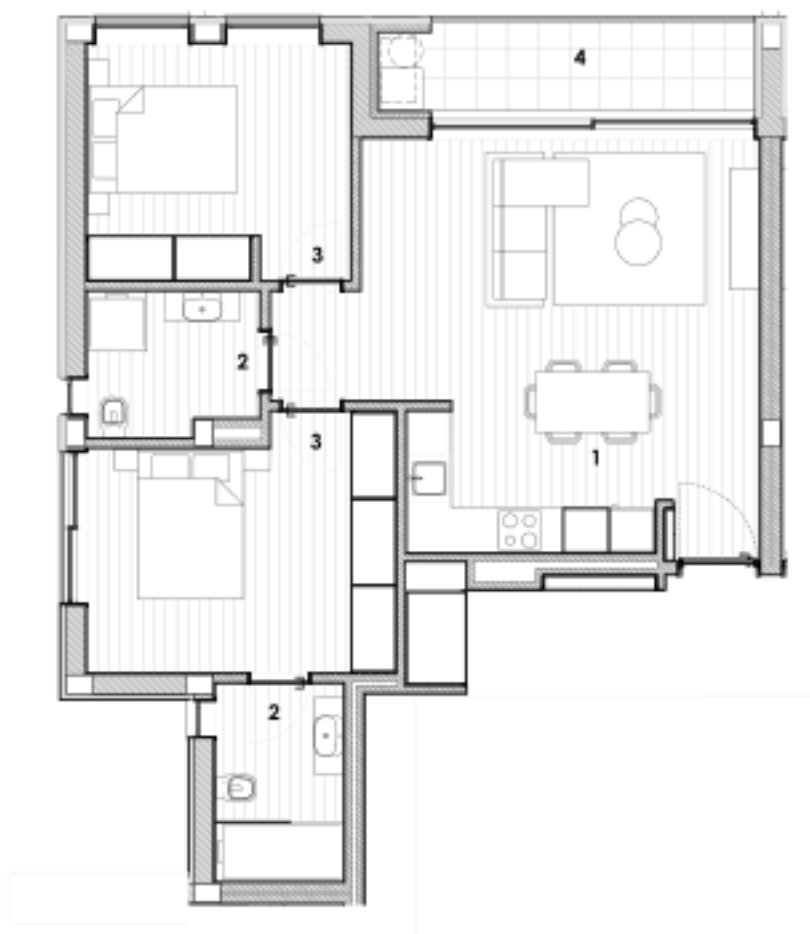

Legendas / Legends:

1. Sala-cozinha / living room - Kitchen
2. Banho / Bathroom
3. Quarto / Bedroom
4. Varanda / Balcony