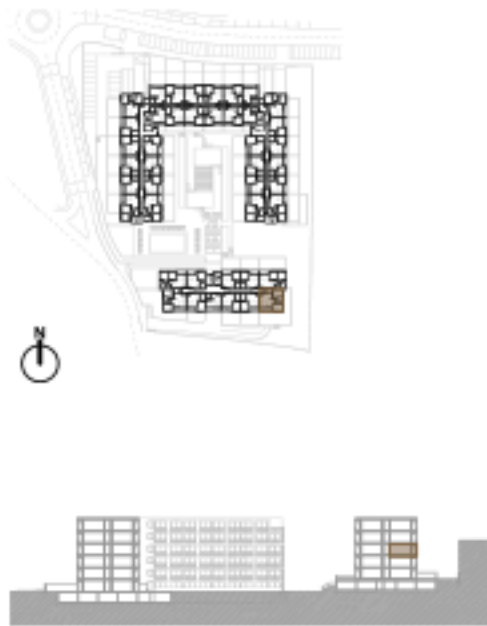

Legendas / Legends:

1. Sala-cozinha / living room - Kitchen
2. Banho / Bathroom
3. Quarto / Bedroom
4. Varanda / Balcony