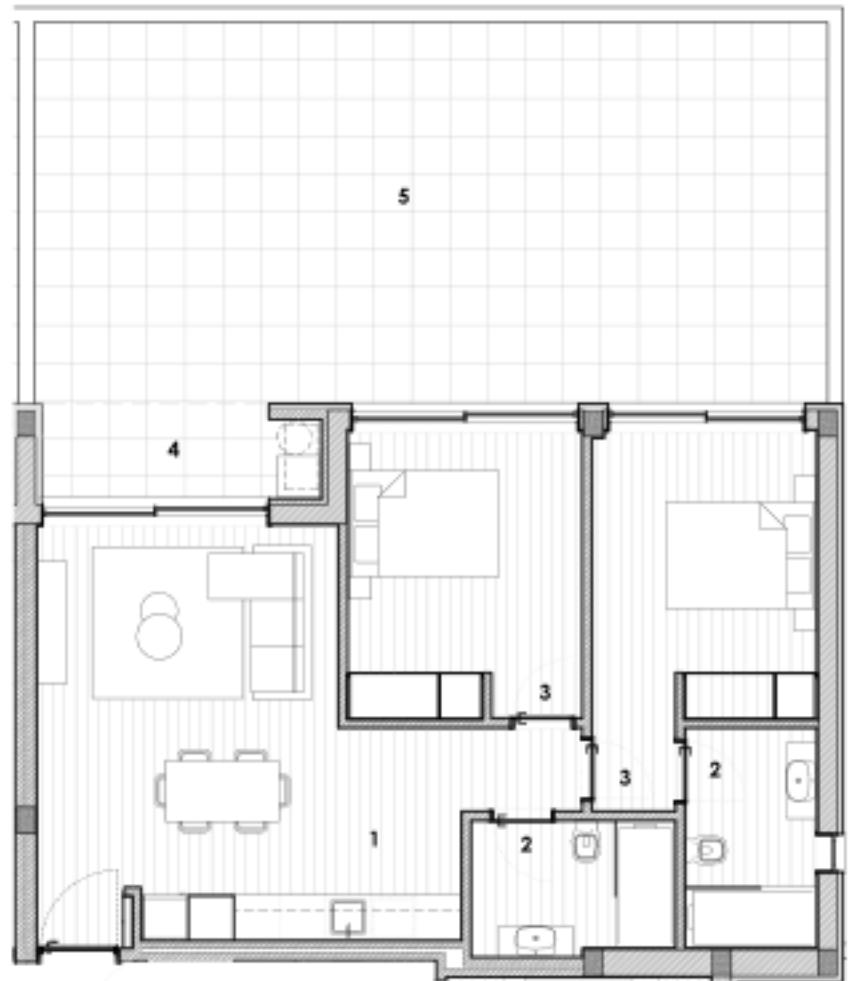

Legendas / Legends:

1. Sala-cozinha / living room - Kitchen
2. Banho / Bathroom
3. Quarto / Bedroom
4. Varanda / Balcony

B. 1.3

Piso 1 / 1st floor

T2 + Varanda + Terraço
 T2 + Balcony + Terrace
 A= 78.00 m² + 4.50 m² + 53.00 m²