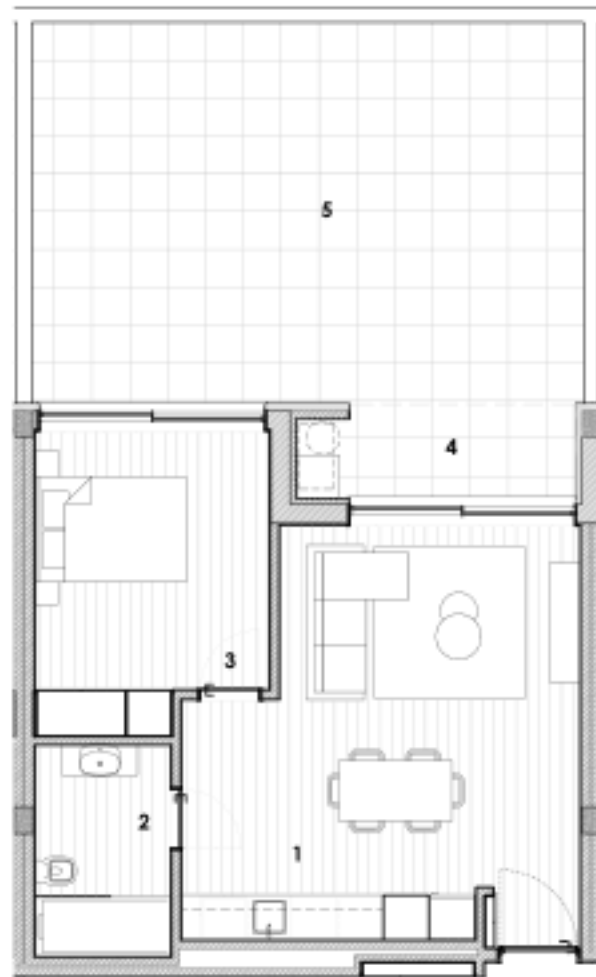

Legendas / Legends:

1. Sala-cozinha / living room - Kitchen
2. Banho / Bathroom
3. Quarto / Bedroom
4. Varanda / Balcony
5. Terraço / Terrace