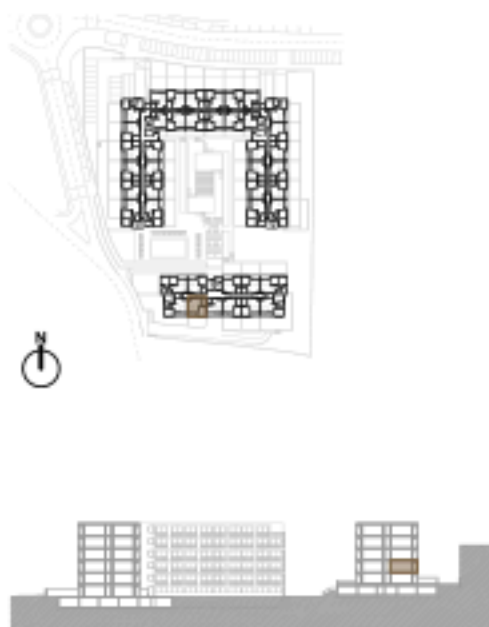

Legendas / Legends:

1. Sala-cozinha / living room - Kitchen
2. Banho / Bathroom
3. Quarto / Bedroom
4. Varanda / Balcony