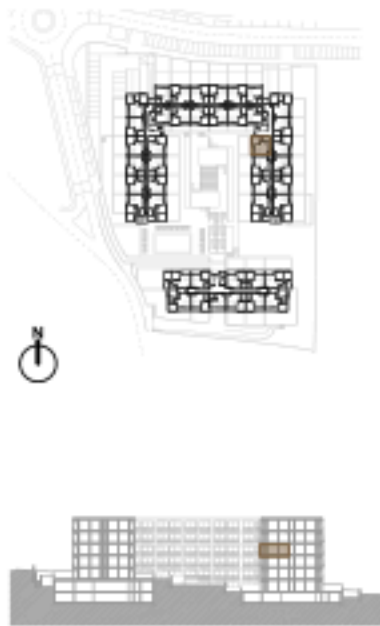

1. Sala-cozinha / living room - Kitchen
2. Banho / Bathroom
3. Quarto / Bedroom
4. Varanda / Balcony

A. 3.10

Piso 3 / 3rd floor

T1 + Varanda

T1 + Balcony

A= 52.00 m² + 4.50 m²

Legendas / Legends:

1. Sala-cozinha / living room - Kitchen
2. Banho / Bathroom
3. Quarto / Bedroom
4. Varanda / Balcony