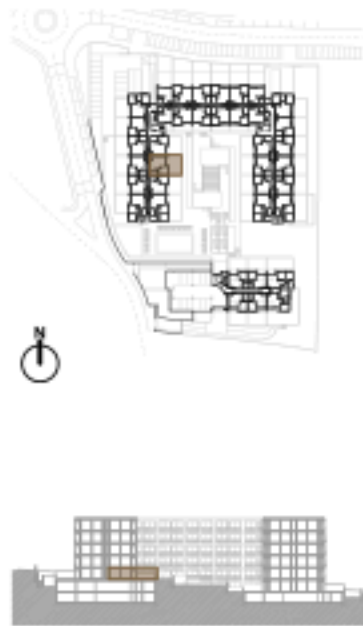

Legendas / Legends:

1. Sala-cozinha / living room - Kitchen
2. Banho / Bathroom
3. Quarto / Bedroom
4. Varanda / Balcony
5. Terraço / Terrace