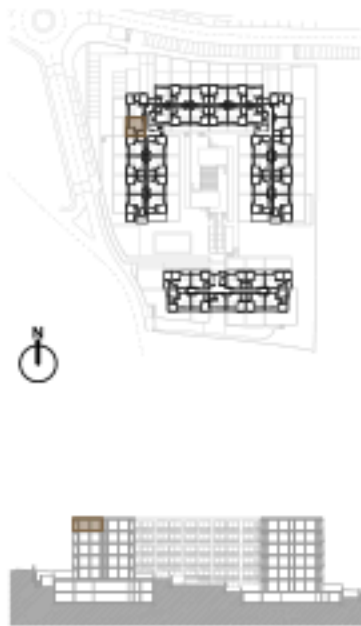

Legendas / Legends:

1. Sala-cozinha/ living room - Kitchen
2. Banho / Bathroom
3. Quarto / Bedroom
4. Varanda / Balcony