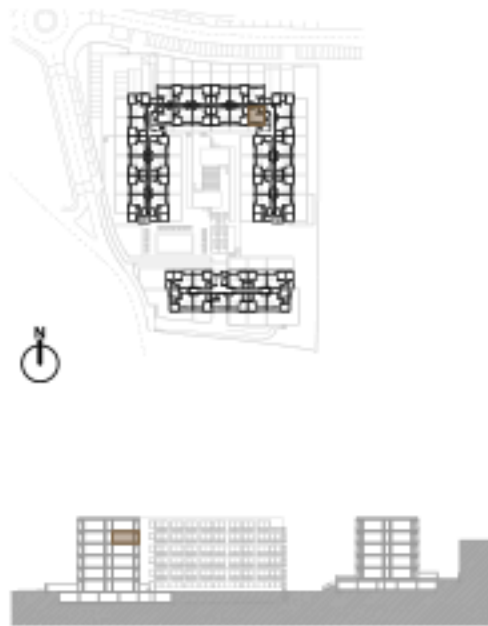

1. Sala-cozinha / living room - Kitchen
2. Banho / Bathroom
3. Quarto / Bedroom
4. Varanda / Balcony

A. 4.11

Piso 4 / 4th floor

T0 + Varanda

T0 + Balcony

A= 38,00 m² + 4,80 m²

Legendas / Legends:

1. **Sala-cozinha - dormir** / *living room - kitchen - bedroom*
2. **Banho** / *Bathroom*
3. **Varanda** / *Balcony*