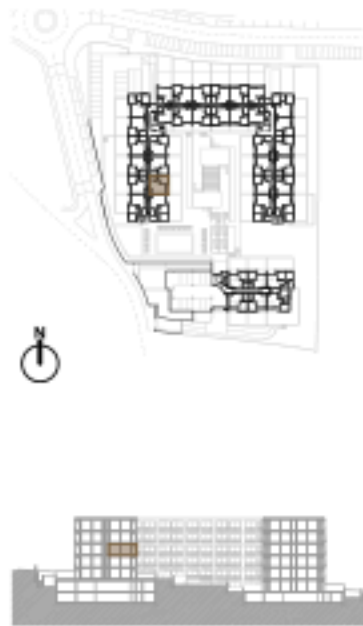

T1 + Varanda

T1 + Balcony

A= 52.00 m² + 4.50 m²

Legendas / Legends:

1. **Sala-cozinha / living room - Kitchen**
2. **Banho / Bathroom**
3. **Quarto / Bedroom**
4. **Varanda / Balcony**

A. 3.20

Piso 3 / 3rd floor