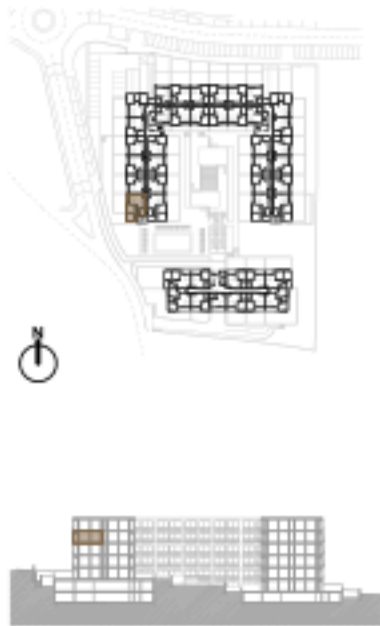

Legendas / Legends:

1. Sala-cozinha / living room - Kitchen
2. Banho / Bathroom
3. Quarto / Bedroom
4. Varanda / Balcony