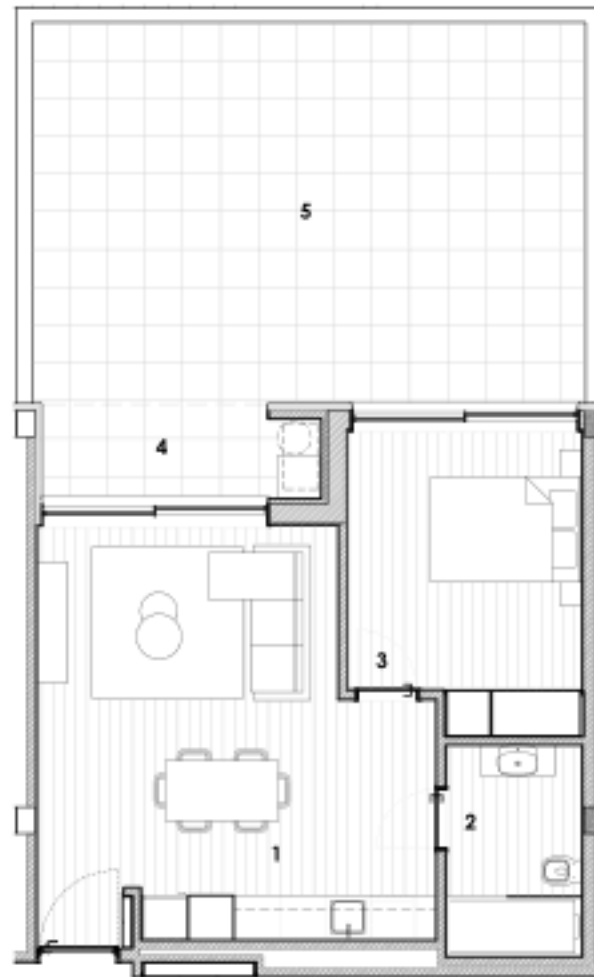

T0 + Varanda

T0 + Balcony

A= 38.00 m² + 7.20 m²

Legendas / Legends:

1. Sala-cozinha - dormir / living room -
Kitchen - bedroom
2. Banho / Bathroom
3. Varanda / Balcony

B. 1.1

Piso 1 / 1st floor

T1 + Varanda + Terraço
 T1 + Balcony + Terrace
 A= 52.00 m² + 4.50 m² + 37.00 m²