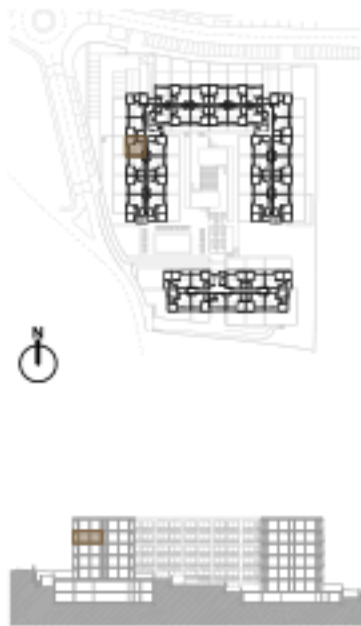

Legendas / Legends:

1. **Sala-cozinha / living room - Kitchen**
2. **Banho / Bathroom**
3. **Quarto / Bedroom**
4. **Varanda / Balcony**

A. 4.24

Piso 4 / 4th floor

T1 + Varanda

T1 + Balcony

A= 52.00 m² + 4.50 m²