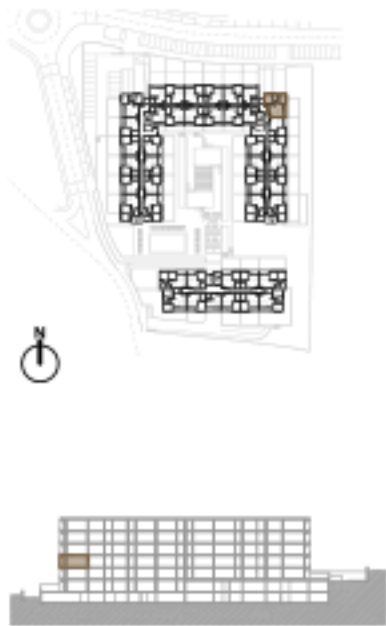

Legendas / Legends:

1. Sala-cozinha / living room - Kitchen
2. Banho / Bathroom
3. Quarto / Bedroom
4. Varanda / Balcony