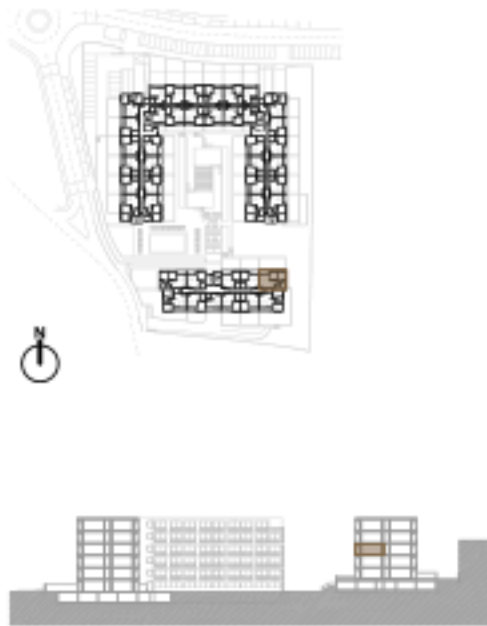

T2 + Varanda

T2 + Balcony

A= 78.00 m² + 4.50 m²

Legendas / Legends:

1. Sala-cozinha / living room - Kitchen
2. Banho / Bathroom
3. Quarto / Bedroom
4. Varanda / Balcony

B. 3.4

Piso 3 / 3rd floor

T2 + Varanda