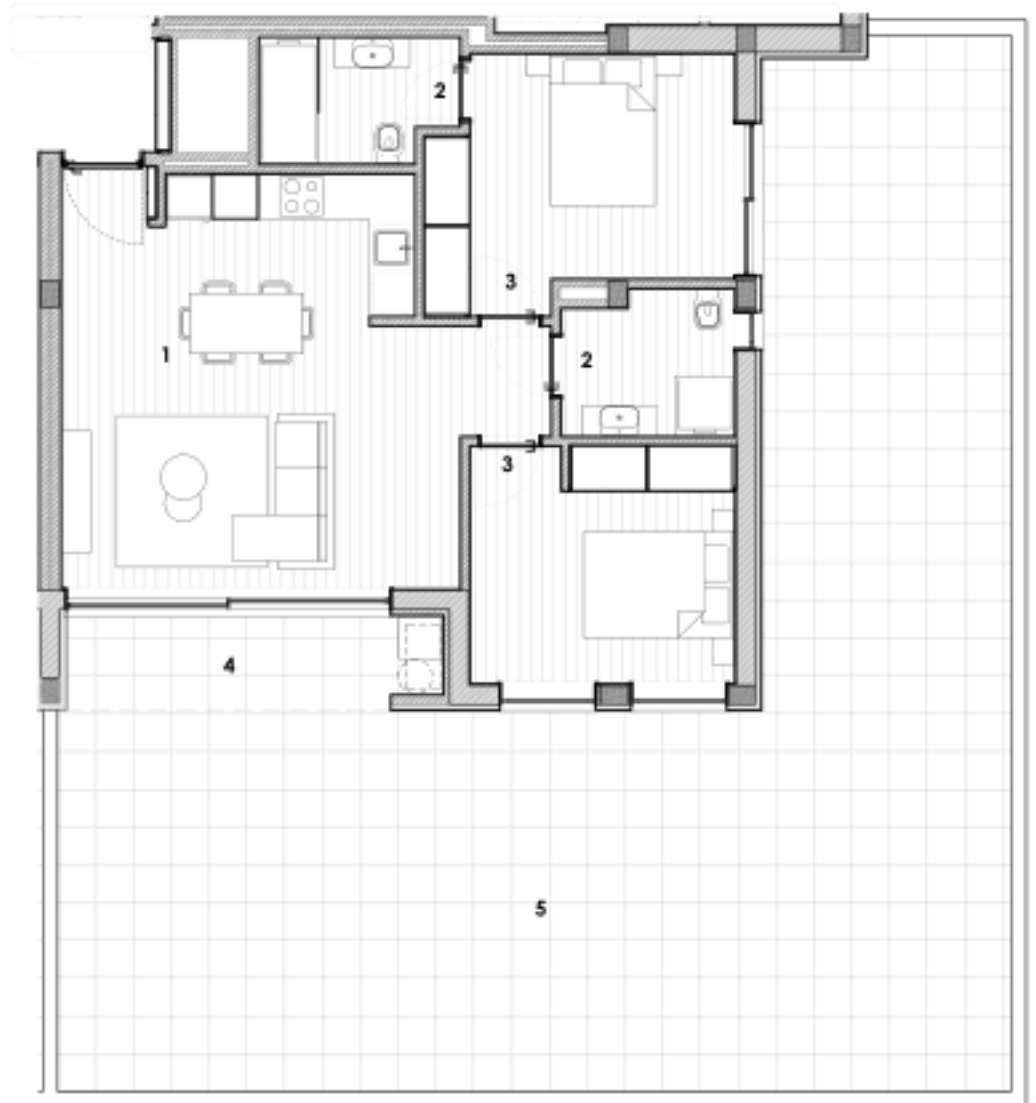

Legendas / Legends:

1. Sala-cozinha / living room - Kitchen
2. Banho / Bathroom
3. Quarto / Bedroom
4. Varanda / Balcony
5. Terraço / Terrace

B. 1.4

Piso 1 / 1st floor

T2 + Varanda + Terraço
T2 + Balcony + Terrace
A= 75.00 m² + 6.00 m² + 92.00 m²