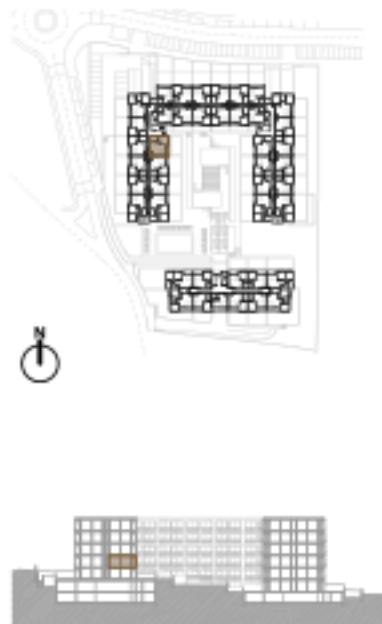

Legendas / Legends:

1. **Sala-cozinha / living room - Kitchen**
2. **Banho / Bathroom**
3. **Quarto / Bedroom**
4. **Varanda / Balcony**