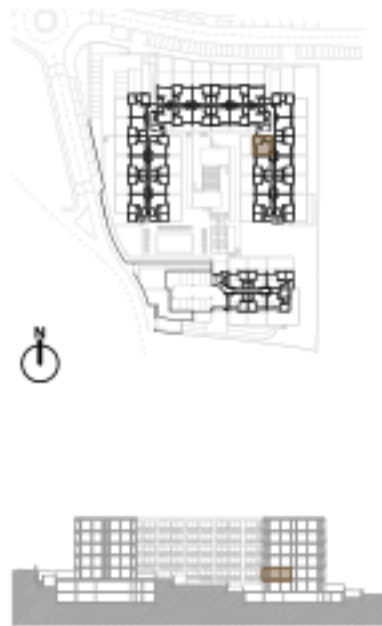

Legendas / Legends:

1. Sala-cozinha / living room - Kitchen
2. Banho / Bathroom
3. Quarto / Bedroom
4. Varanda / Balcony

A. 1.10

Piso 1 / 1st floor

T1 + Varanda

T1 + Balcony

A= 52.00 m² + 4.50 m²

Legendas / Legends: