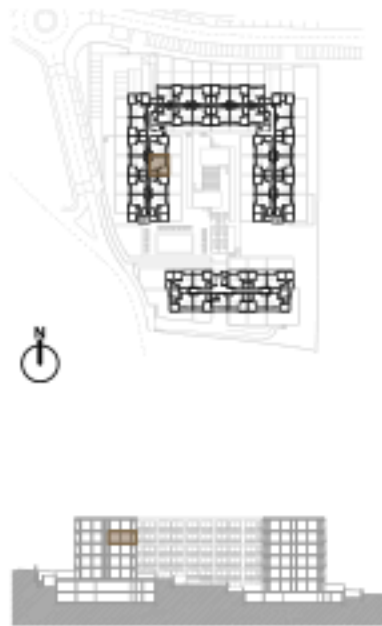

Legendas / Legends:

1. Sala-cozinha / living room - Kitchen
2. Banho / Bathroom
3. Quarto / Bedroom
4. Varanda / Balcony