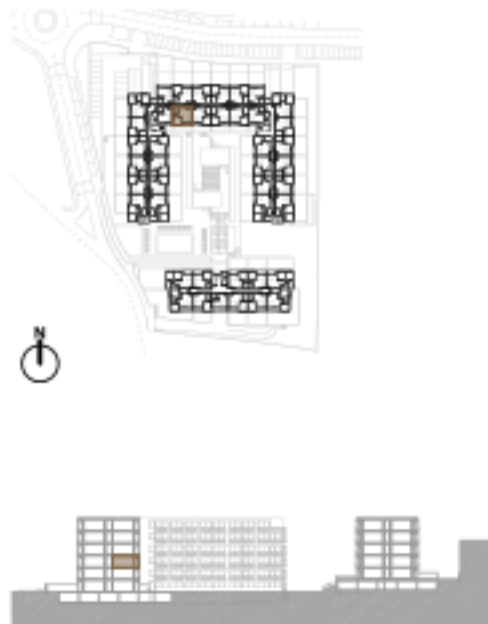

Legendas / Legends:

1. Sala-cozinha / living room - Kitchen
2. Banho / Bathroom
3. Quarto / Bedroom
4. Varanda / Balcony