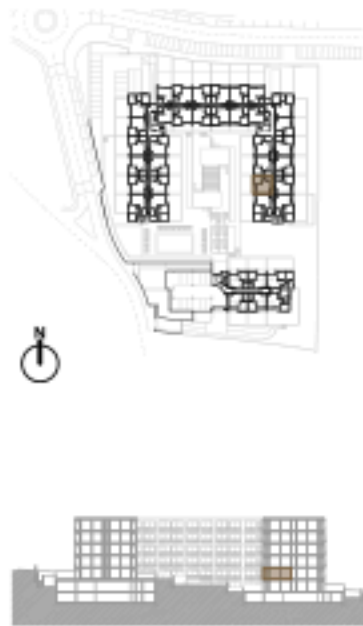

A= 75.00 m² + 4.50 m²

Legendas / Legends:

1. Sala-cozinha / living room - Kitchen
2. Banho / Bathroom
3. Quarto / Bedroom
4. Varanda / Balcony

A. 1.8

Piso 1 / 1st floor

T1 + Varanda

T1 + Balcony

A= 52.00 m² + 4.50 m²