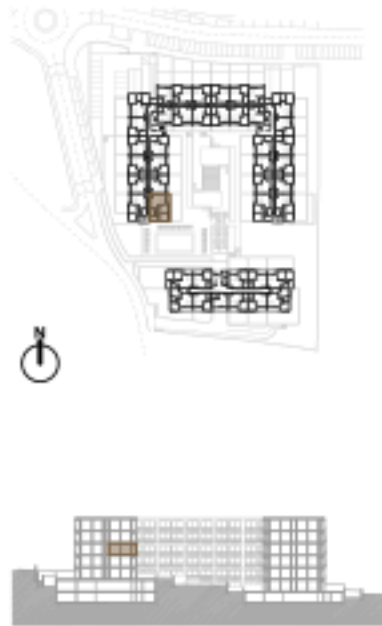

Legendas / Legends:

1. Sala-cozinha / living room - Kitchen
2. Banho / Bathroom
3. Quarto / Bedroom
4. Varanda / Balcony