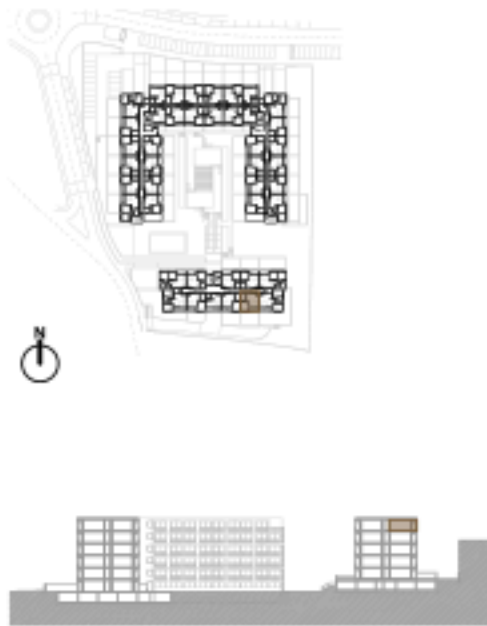

Legendas / Legends:

1. Sala-cozinha / living room - Kitchen
2. Banho / Bathroom
3. Quarto / Bedroom
4. Varanda / Balcony