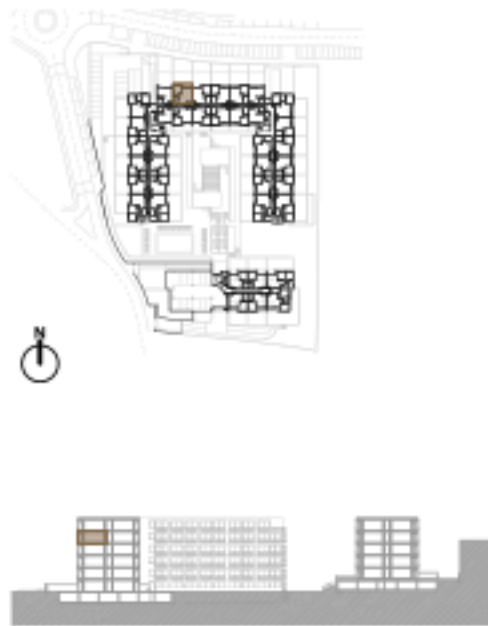

Legendas / Legends:

1. Sala-cozinha - dormir / living room -
Kitchen - bedroom
2. Banho / Bathroom
3. Varanda / Balcony

A. 4.28

Piso 4 / 4th floor

T1 + Varanda

T1 + Balcony

A= 52.00 m² + 4.50 m²

Legendas / Legends: