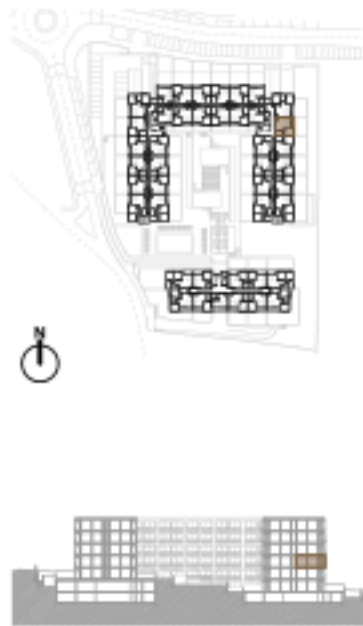

Legendas / Legends:

1. **Sala-cozinha / living room - Kitchen**
2. **Banho / Bathroom**
3. **Quarto / Bedroom**
4. **Varanda / Balcony**