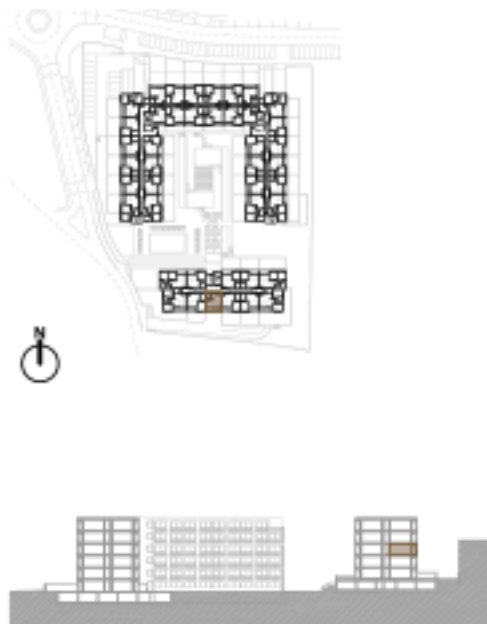

Legendas / Legends:

1. Sala-cozinha / living room - Kitchen
2. Banho / Bathroom
3. Quarto / Bedroom
4. Varanda / Balcony

B. 3.7

Piso 3 / 3rd floor

T0 + Varanda

T0 + Balcony

A= 38.00 m² + 7.20 m²

Legendas / Legends: