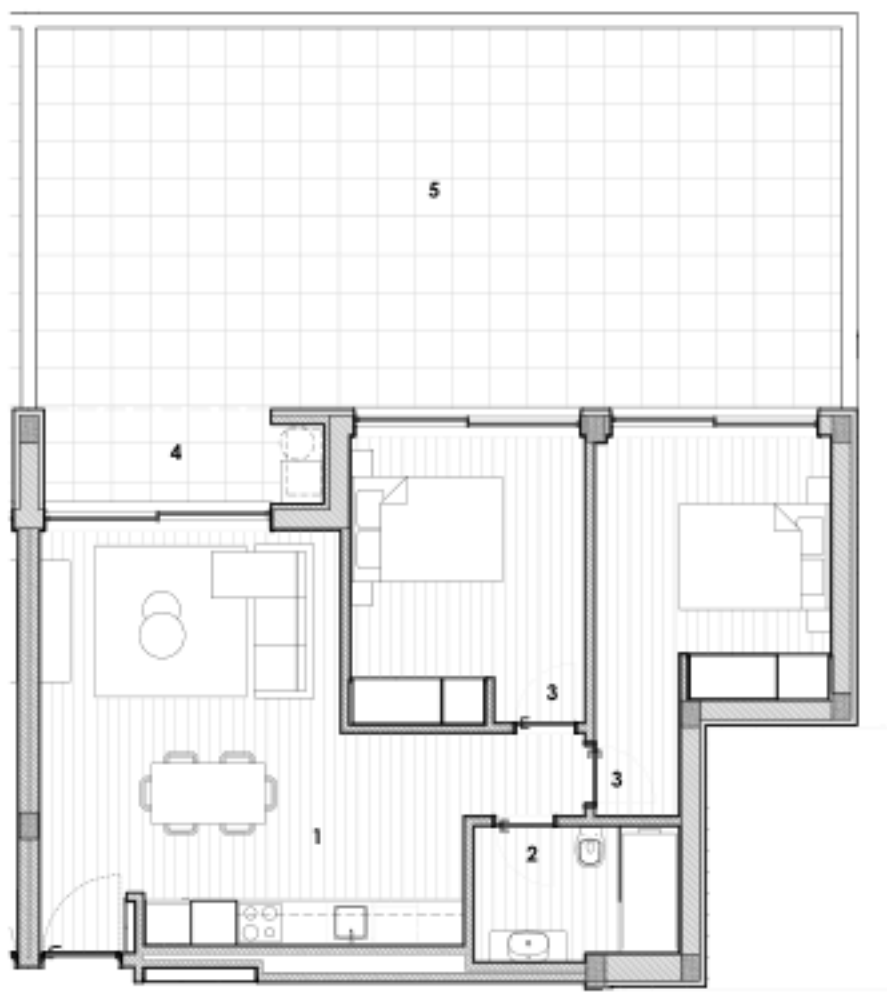

Legendas / Legends:

1. Sala-cozinha / living room - Kitchen
2. Banho / Bathroom
3. Quarto / Bedroom
4. Varanda / Balcony
5. Terraço / Terrace