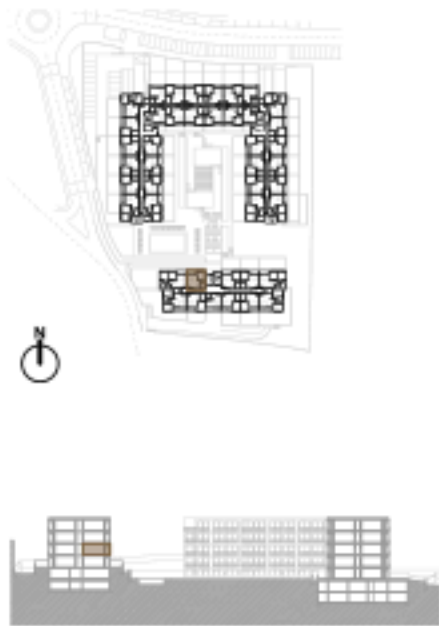

T1 + Varanda

T1 + Balcony

A= 52.00 m² + 4.50 m²

Legendas / Legends:

1. Sala-cozinha / living room - Kitchen
2. Banho / Bathroom
3. Quarto / Bedroom
4. Varanda / Balcony

B. 4.1

Piso 4 / 4th floor

T1 + Varanda