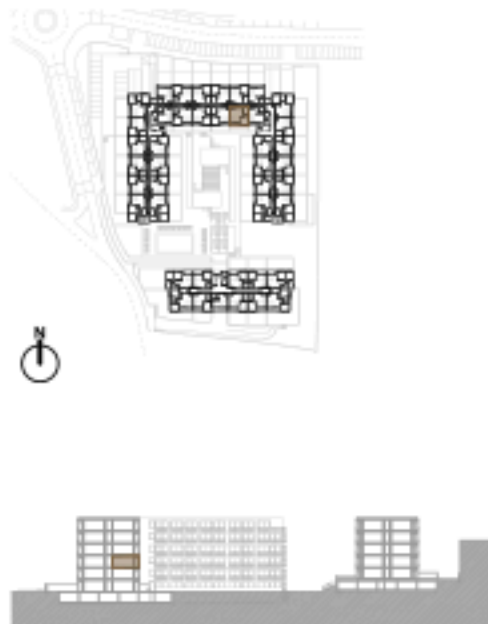

Legendas / Legends:

1. **Sala-cozinha / living room - Kitchen**
2. **Banho / Bathroom**
3. **Quarto / Bedroom**
4. **Varanda / Balcony**