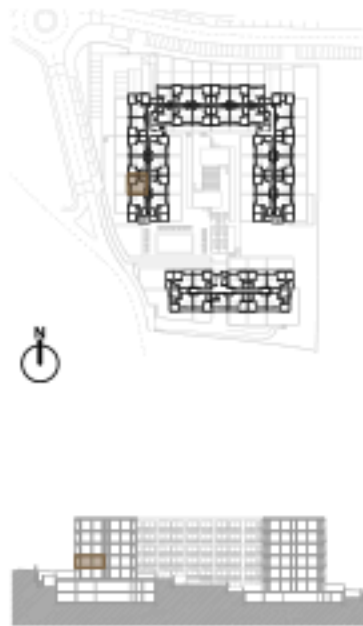

Legendas / Legends:

1. Sala-cozinha / living room - Kitchen
2. Banho / Bathroom
3. Quarto / Bedroom
4. Varanda / Balcony

A. 2.22

Piso 2 / 2nd floor

T1 + Varanda

T1 + Balcony

A= 52.00 m² + 4.50 m²

Legendas / Legends: