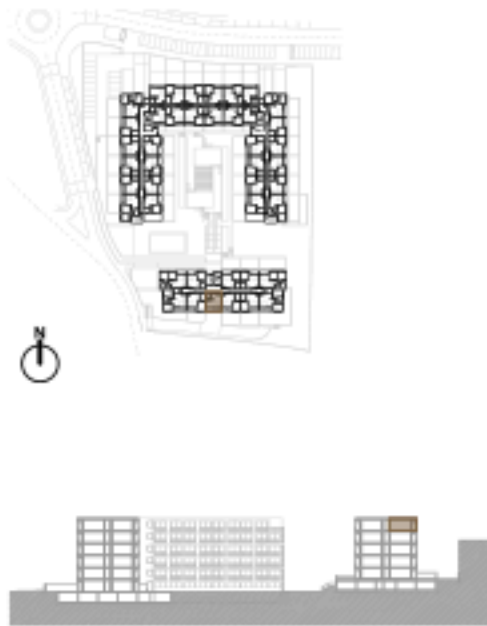

Legendas / Legends:

1. Sala-cozinha-dormir / living room -
  Kitchen- bedroom
2. Banho / Bathroom
3. Varanda / Balcony