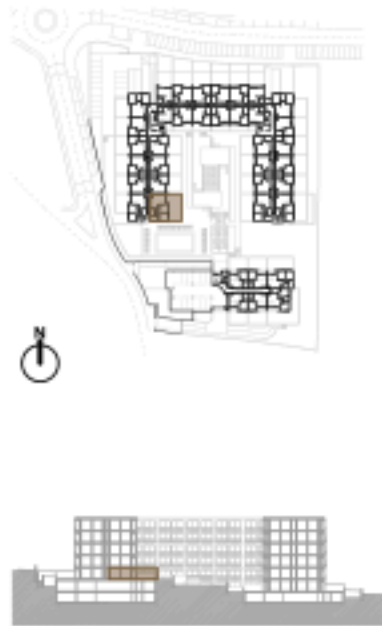

Legendas / Legends:

1. Sala-cozinha/ living room - Kitchen
2. Banho / Bathroom
3. Quarto / Bedroom
4. Varanda / Balcony
5. Terraço / Terrace