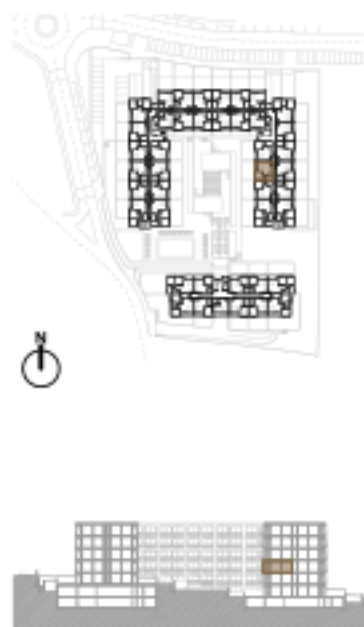

Legendas / Legends:

1. **Sala-cozinha** / *living room - Kitchen*
2. **Banho** / *Bathroom*
3. **Quarto** / *Bedroom*
4. **Varanda** / *Balcony*