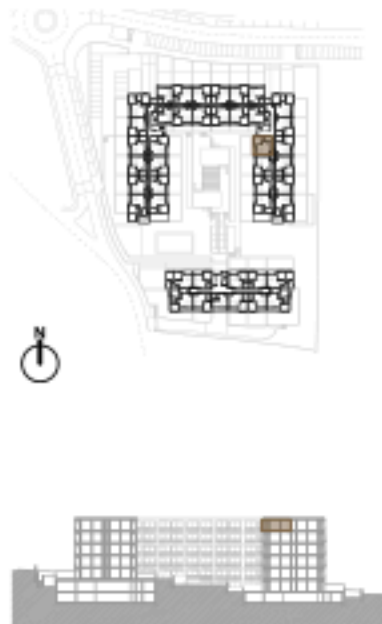

Legendas / Legends:

1. Sala-cozinha / living room - Kitchen
2. Banho / Bathroom
3. Quarto / Bedroom
4. Varanda / Balcony