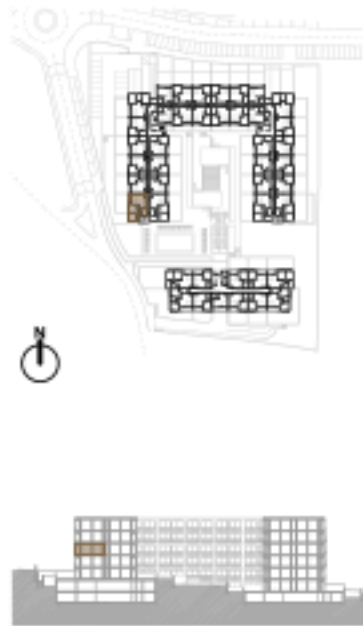

Legendas / Legends:

1. Sala-cozinha / living room - Kitchen
2. Banho / Bathroom
3. Quarto / Bedroom
4. Varanda / Balcony