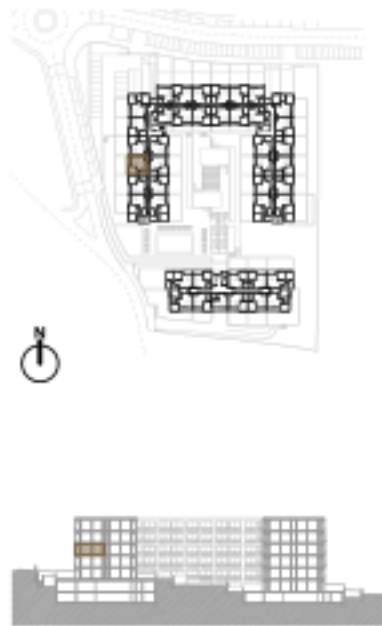

A= 52.00 m² + 4.50 m²

Legendas / Legends:

1. Sala-cozinha/ living room - Kitchen
2. Banho / Bathroom
3. Quarto / Bedroom
4. Varanda / Balcony

A. 3.23

Piso 3 / 3rd floor

T1 + Varanda

T1 + Balcony

A= 52.00 m² + 4.50 m²