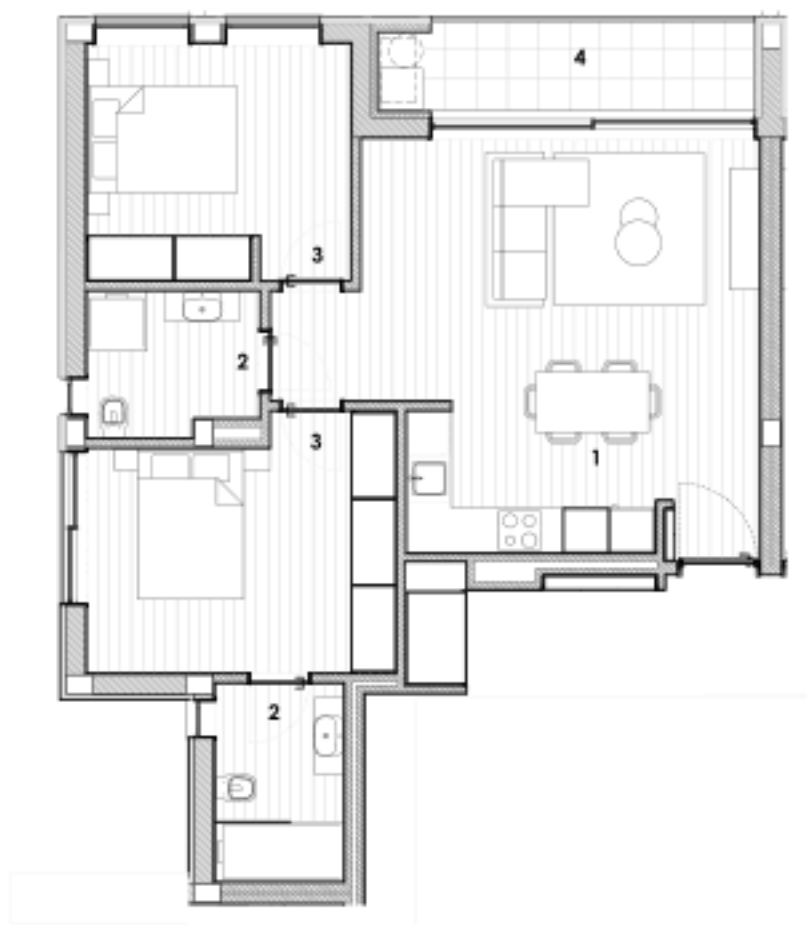

Legendas / Legends:

1. Sala-cozinha / living room - Kitchen
2. Banho / Bathroom
3. Quarto / Bedroom
4. Varanda / Balcony