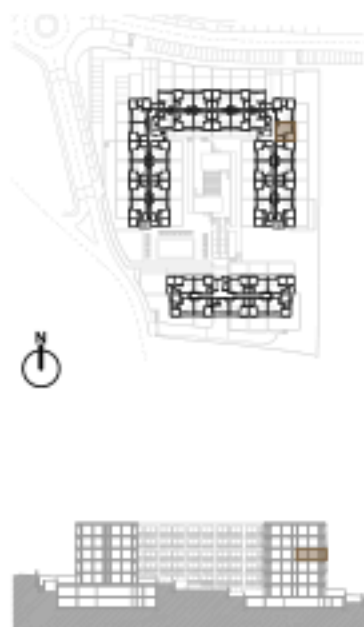

Legendas / Legends:

1. **Sala-cozinha / living room - Kitchen**
2. **Banho / Bathroom**
3. **Quarto / Bedroom**
4. **Varanda / Balcony**